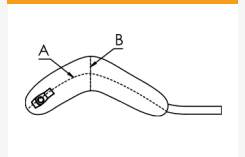

Lateral Elbow Supports

2nd Spine Backrest

Vest

Pelvic Belt

Leg Abduction Belts

Seat Filling

Kneepad Supports

Foot Platforms

Heel Supports

Foot Platform Adjust.

Heel Supports

Tray

Tray Padding

Respiratory Shelf

Size	A	B	C	D	
Basic Parameters	Seat depth	Back length	Seat width	User's height	Standard Price (CAD)
Baffin Auto M	12.2"	20.4"	8.6"-13"	39.3"-47.2"	10,000
Baffin Auto L	15.3"	23.6"	8.6"-13"	45.2"-53.1"	10,500