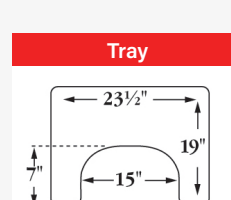

Lateral Elbow Supports

2nd Spine Backrest

Vest

Pelvic Belt

Leg Abduction Belts

Seat Filling

Kneepad Supports

Foot Platforms

Heel Supports

Foot Platform Adjust.

Heel Supports

Tray

Tray Padding

Respiratory Shelf

Size	A	B	C	D	
Basic Parameters	Seat depth	Back length	Seat width	User's height	Standard Price (CAD)
Baffin Auto M	12.2"	20.4"	8.6"-13"	39.3"-47.2"	10,000
Baffin Auto L	15.3"	23.6"	8.6"-13"	45.2"-53.1"	10,500