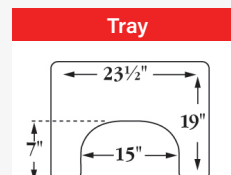

Lateral Elbow Supports

2nd Spine Backrest

Vest

Pelvic Belt

Leg Abduction Belts

Seat Filling

Kneepad Supports

Foot Platforms

Heel Supports

Foot Platform Adjust.

Heel Supports

Tray

Tray Padding

Respiratory Shelf

Size	A	B	C	D	
Basic Parameters	Seat depth	Back length	Seat width	User's height	Standard Price (CAD)
Baffin Auto M	12.2"	20.4"	8.6"-13"	39.3"-47.2"	10,000
Baffin Auto L	15.3"	23.6"	8.6"-13"	45.2"-53.1"	10,500