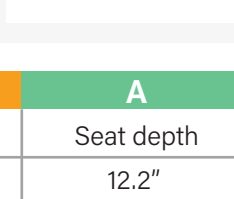

Heel Supports

Foot Platform Adjust.

Heel Supports

Tray

Tray Padding

Respiratory Shelf

Size	A	B	C	D	
Basic Parameters	Seat depth	Back length	Seat width	User's height	Standard Price (CAD)
Baffin Auto M	12.2"	20.4"	8.6"-13"	39.3"-47.2"	10,000
Baffin Auto L	15.3"	23.6"	8.6"-13"	45.2"-53.1"	10,500