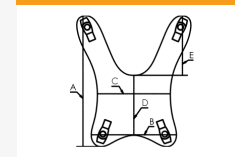

Vest

Foot Platforms