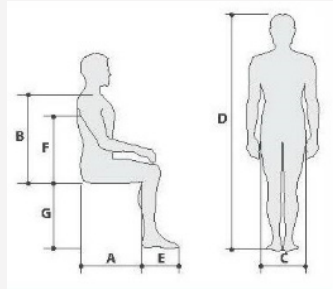

Base Hilo cushion is a stabilizing seat that enables abduction of legs.

Date _____

PO# _____

Small Medium Large

DIMENSIONS OF CLIENT CM/Inches	
A	
B	
C	
D	
E	
F	
G	
ADDITIONAL NOTES	

Included Parts

Hand Pump

Additional Parts

Electric Pump

Mounting Strap

Size	A	B	Standard Price
Basic Parameters	Seat depth	Back length	(CAD)
Base Hilo M	40cm	40cm	
Base Hilo L	50cm	50cm	