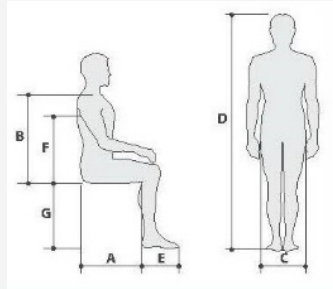

The Bath Bagel provides great stabilization of the head during bathing

Date _____

PO# _____

Small Medium Large

DIMENSIONS OF CLIENT CM/Inches	
A	
B	
C	
D	
E	
F	
G	
ADDITIONAL NOTES	

Included Parts

Hand Pump

Neoprene Strap

Size	A	B	C	D	Standard Price
Basic Parameters	Seat depth	Back length	Seat width	User's height	(CAD)
Bath Bagel S	30cm	35cm	10cm	12cm	
Bath Bagel M	45cm	55cm	12cm	17cm	