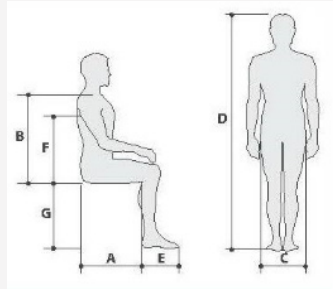

The Comfortable cushion provides comfortable support and relief at the same time

Date _____

PO# _____

Small Medium Large

DIMENSIONS OF CLIENT CM/Inches	
A	
B	
C	
D	
E	
F	
G	
ADDITIONAL NOTES	

Included Parts

Hand Pump

Additional Parts

Electric Pump

Mounting Strap

Size	A	B	Standard Price
Basic Parameters	Seat depth	Back length	(CAD)
Comfortable S	52cm	40cm	
Comfortable M	56cm	50cm	